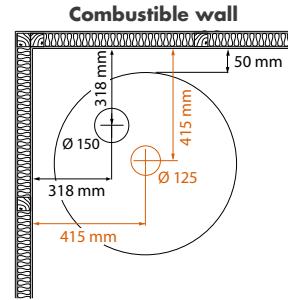

Decor "Slingan"

Decor "Allmogeklocka"

Decor "Franska liljan"

Decor "Slingan"

Ekeby with rose decor, height 2.90 m

Round models

Adjustable height upward or downward in intervals of ca 100 mm.

■ = Flue gas connection
■ = Inlet air connection

○ Installation in a corner: Tiling as to figure (standard).
○ Installation against a straight wall: Tiling can be made totally around the stove (option).

Model	Standard height mm (H)	Ø mm (D)	Weight kg
Kungsholm	2310	770	1300
Drottningholm	2330	770	1300
Gabriel	2300	770	1300
Duvemåla	2300	770	1300
Tillinge	2300	770	1300
Karl-Johan	2300	770	1300

Rectangular models

Adjustable height upward or downward in intervals of ca 100 mm.

■ = Flue gas connection
■ = Inlet air connection

Modell	Standard height mm (H)	Dimensions (base) mm (A,B)	Weight kg
Strömsrum	2410	960x600	1400
Borgholm	2350	960x600	1400
Ekeby	2350	960x600	1400
Kungälv	2350	960x600	1400