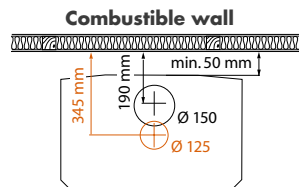

Decor "Slingan"

Decor "Allmogeklocka"

Decor "Franska liljan"

Decor "Slingan"

Ekeby with rose decor, height 2.90 m

Round models

Adjustable height upward or downward in intervals of ca 100 mm.

■ = Flue gas connection
■ = Inlet air connection

○ Installation in a corner: Tiling as to figure (standard).
○ Installation against a straight wall: Tiling can be made totally around the stove (option).

Model	Standard height mm (H)	Ø mm (D)	Weight kg
Kungsholm	2310	770	1300
Drottningholm	2330	770	1300
Gabriel	2300	770	1300
Duvemåla	2300	770	1300
Tillinge	2300	770	1300
Karl-Johan	2300	770	1300

Rectangular models

Adjustable height upward or downward in intervals of ca 100 mm.

■ = Flue gas connection
■ = Inlet air connection

Modell	Standard height mm (H)	Dimensions (base) mm (A,B)	Weight kg
Strömsrum	2410	960x600	1400
Borgholm	2350	960x600	1400
Ekeby	2350	960x600	1400
Kungälv	2350	960x600	1400