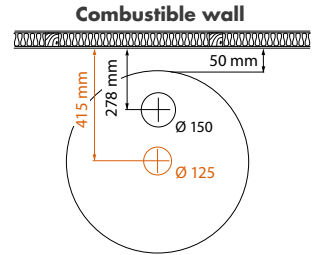

Decor "Slingan"

Decor "Allmogeklocka"

Decor "Franska liljan"

Decor "Slingan"

Ekeby with rose decor, height 2.90 m

Round models

Adjustable height upward or downward in intervals of ca 100 mm.

■ = Flue gas connection
■ = Inlet air connection

○ Installation in a corner: Tiling as to figure (standard).
○ Installation against a straight wall: Tiling can be made totally around the stove (option).

Model	Standard height mm (H)	Ø mm (D)	Weight kg
Kungsholm	2310	770	1300
Drottningholm	2330	770	1300
Gabriel	2300	770	1300
Duvemåla	2300	770	1300
Tillinge	2300	770	1300
Karl-Johan	2300	770	1300

Rectangular models

Adjustable height upward or downward in intervals of ca 100 mm.

■ = Flue gas connection
■ = Inlet air connection

Modell	Standard height mm (H)	Dimensions (base) mm (A,B)	Weight kg
Strömsrum	2410	960x600	1400
Borgholm	2350	960x600	1400
Ekeby	2350	960x600	1400
Kungälv	2350	960x600	1400