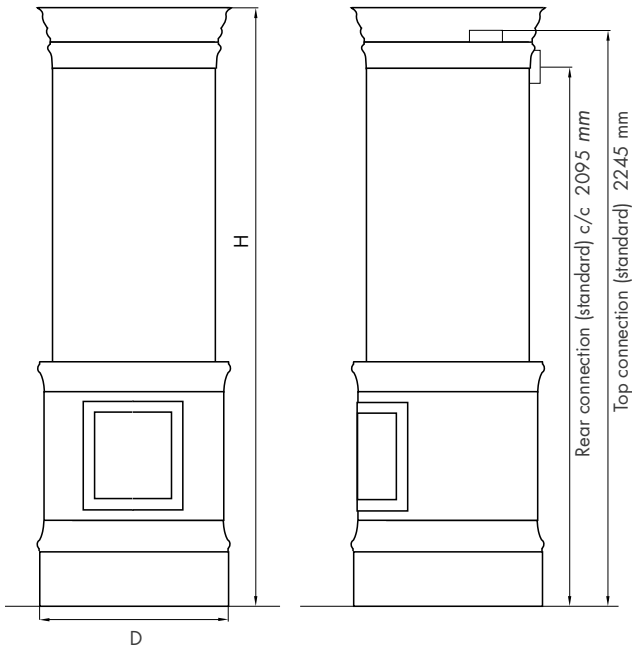

Decor "Slingan"

Decor "Allmogeklocka"

Decor "Franska liljan"

Decor "Slingan"

Ekeby with rose decor, height 2.90 m

Round models

Adjustable height upward or downward in intervals of ca 100 mm.

■ = Flue gas connection
■ = Inlet air connection

○ Installation in a corner: Tiling as to figure (standard).
○ Installation against a straight wall: Tiling can be made totally around the stove (option).

Model	Standard height mm (H)	Ø mm (D)	Weight kg
Kungsholm	2310	770	1300
Drottningholm	2330	770	1300
Gabriel	2300	770	1300
Duvemåla	2300	770	1300
Tillinge	2300	770	1300
Karl-Johan	2300	770	1300

Rectangular models

Adjustable height upward or downward in intervals of ca 100 mm.

■ = Flue gas connection
■ = Inlet air connection

Modell	Standard height mm (H)	Dimensions (base) mm (A,B)	Weight kg
Strömsrum	2410	960x600	1400
Borgholm	2350	960x600	1400
Ekeby	2350	960x600	1400
Kungälv	2350	960x600	1400