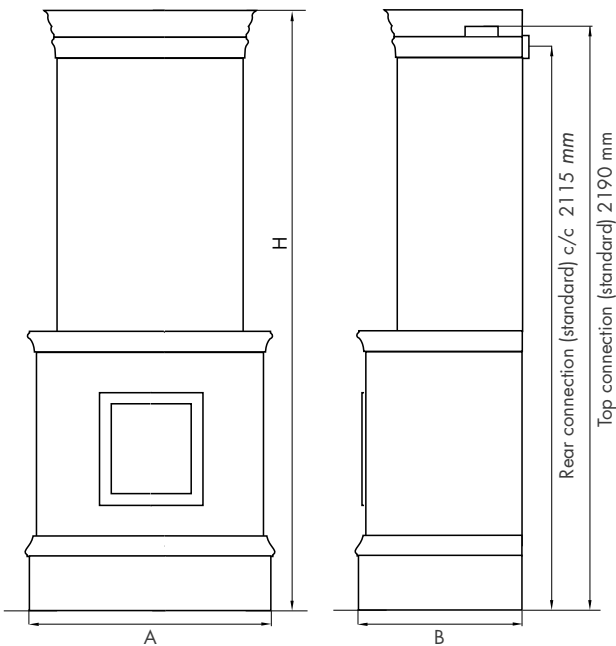

Decor "Slingan"

Decor "Allmogeklocka"

Decor "Franska liljan"

Decor "Slingan"

Ekeby with rose decor, height 2.90 m

Round models

Adjustable height upward or downward in intervals of ca 100 mm.

■ = Flue gas connection
■ = Inlet air connection

○ Installation in a corner: Tiling as to figure (standard).
○ Installation against a straight wall: Tiling can be made totally around the stove (option).

Model	Standard height mm (H)	Ø mm (D)	Weight kg
Kungsholm	2310	770	1300
Drottningholm	2330	770	1300
Gabriel	2300	770	1300
Duvemåla	2300	770	1300
Tillinge	2300	770	1300
Karl-Johan	2300	770	1300

Rectangular models

Adjustable height upward or downward in intervals of ca 100 mm.

■ = Flue gas connection
■ = Inlet air connection

Modell	Standard height mm (H)	Dimensions (base) mm (A,B)	Weight kg
Strömsrum	2410	960x600	1400
Borgholm	2350	960x600	1400
Ekeby	2350	960x600	1400
Kungälv	2350	960x600	1400