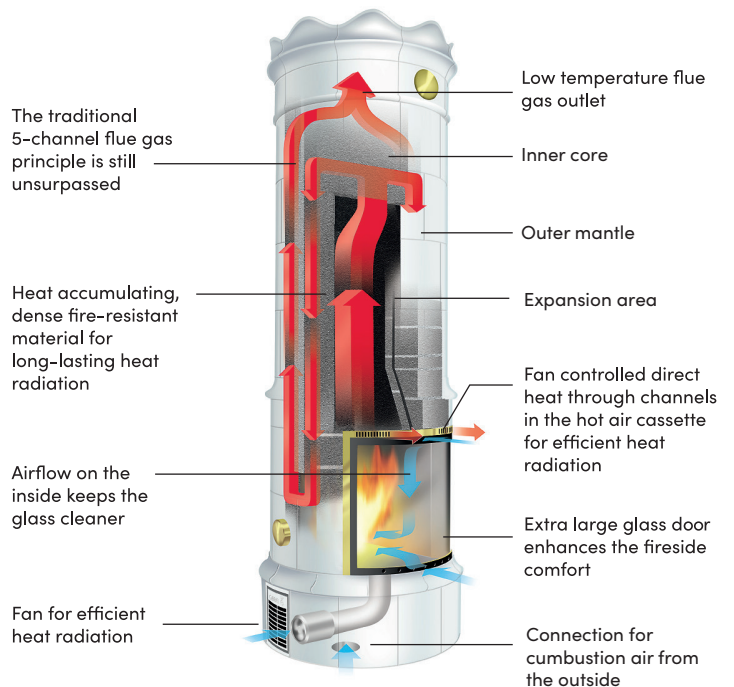

EKEBY

Gabriel's tiled stove Ekeby is inspired by stately mansions surrounded by meadows with leafy deciduous trees.

The crown has stylish, classic lines that fit most interiors. With a tiled stove you get both atmosphere and pleasant warmth and also a piece of furniture that lasts for generations to come.

Technical data

Art. nr: G840

CE marking: EN 15250

Height: 2350 mm (can be customised to your needs)

Weight: 1400 kg

Dimensions (base): 960 x 600 mm

Energy efficiency: 92.4%

Nominal heat output (kW): 4.5

Heat retention: Up to 24 hours

Connection: Rear or top flue connection

Ekeby is made by hand in Timmernabben and customised according to your requirements.

Our tiled stoves come with hot-air cassette and brass hatches by default. They can be obtained in different heights and colours as well as with hand-painted decorations. All to give you the opportunity to customise the stove to your unique preferences and the conditions at your home.

Optional

- 1 - Elevated base (from 220 to 330mm)
- 2 - Elevation - extra course (330 mm)
- 3 - Elevated center band (3-meter oven)
- 4 - Spark protection plate, brass or stainless
Stainless steel instead of brass
- 5 - Shelf for mid sills
- 6 - Fan
Control for fan
- 7 - Supply air (connection from outside)