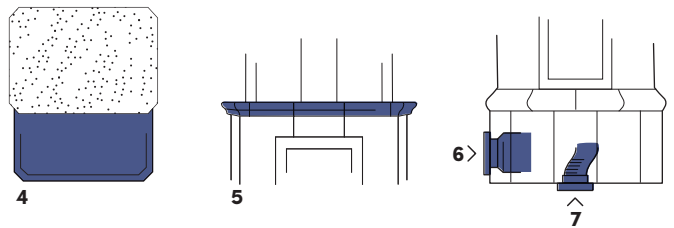

Technical data

Art. nr: G840

CE marking: EN 15250

Height: 2350 mm (can be customised to your needs)

Weight: 1400 kg

Dimensions (base): 960 x 600 mm

Energy efficiency: 92.4%

Nominal heat output (kW): 4.5

Heat retention: Up to 24 hours

Connection: Rear or top flue connection

Ekeby is made by hand in Timmernabben and customised according to your requirements.

Our tiled stoves come with hot-air cassette and brass hatches by default. They can be obtained in different heights and colours as well as with hand-painted decorations. All to give you the opportunity to customise the stove to your unique preferences and the conditions at your home.

Optional

- 1 - Elevated base (from 220 to 330mm)
- 2 - Elevation - extra course (330 mm)
- 3 - Elevated center band (3-meter oven)
- 4 - Spark protection plate, brass or stainless
Stainless steel instead of brass
- 5 - Shelf for mid sills
- 6 - Fan
Control for fan
- 7 - Supply air (connection from outside)