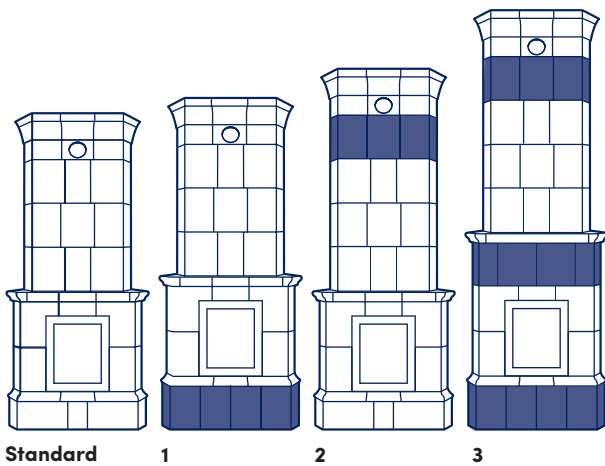

Technical data

Art. nr: G840

CE marking: EN 15250

Height: 2350 mm (can be customised to your needs)

Weight: 1400 kg

Dimensions (base): 960 x 600 mm

Energy efficiency: 92.4%

Nominal heat output (kW): 4.5

Heat retention: Up to 24 hours

Connection: Rear or top flue connection

Ekeby is made by hand in Timmernabben and customised according to your requirements.

Our tiled stoves come with hot-air cassette and brass hatches by default. They can be obtained in different heights and colours as well as with hand-painted decorations. All to give you the opportunity to customise the stove to your unique preferences and the conditions at your home.

Optional

- 1 - Elevated base (from 220 to 330mm)
- 2 - Elevation - extra course (330 mm)
- 3 - Elevated center band (3-meter oven)
- 4 - Spark protection plate, brass or stainless
Stainless steel instead of brass
- 5 - Shelf for mid sills
- 6 - Fan
Control for fan
- 7 - Supply air (connection from outside)